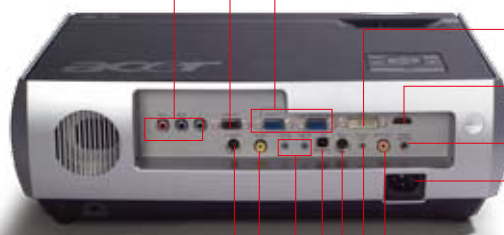

Acer eOpening Management

Acer eOpening Management allows users to easily create a customized startup screen for their Acer projector. Business users can set a corporate logo to create a professional brand image or add owner information to protect the projector from theft. Home users can have fun displaying their favorite photographs.

Wired Remote control

Allows the remote control to be connected to the projector with a cable up to 20 m long via a 3.5 mm mini jack, for easy control over a longer distance.

Acer Top-Load Lamp Design

The lamp module is now top-loaded, as opposed to the conventional bottom-loading design. Hence, even when the projector is ceiling-mounted, the user can easily replace the lamp module without detaching the projector from the ceiling.

Instant Pack

If the user is in a hurry to leave, the power cord can be unplugged right after the projector is turned off, without any resulting damage. There's no need to wait for a cooling period; the user can pack up the projector and leave immediately.

15-pin D-Sub for monitor loop through computer control
Component audio RCA jacks

15-pin D-Sub for PC analog signal/HDTV/component video input
29-pin DVI-I port (VGA/Component/HDTV/HDCEP)

19-pin HDMI™ port

3.5 mm audio mini jack

AC-in jack

S-video mini DIN
Composite video RCA jack
Stereo mini jacks for PC audio

S/PDIF-out port
3.5 mm audio mini jack
RS-232 port

USB connector for remote computer control