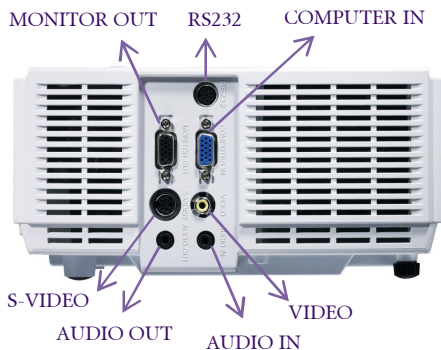

Projection System	DLP™ technology by Texas Instruments®	
Panel	XGA 2xLVDS DMD™ x 1	
Native Resolution	XGA (1024 x 768)	
Brightness	2000 ANSI lumens	
Contrast Ratio	2000:1 (Full on/Full off)	
Aspect Ratio	4:3 Native, 16:9 Selectable	
Color	Full 16.7 million color palette	
Lens	F=2.51 to 2.69, f=21.95 ~ 24.18 mm	
Zoom Ratio	Manual Zoom, 1.10:1	
Image Size (Diagonal)	30" to 300"	
Throw Ratio	1.97 ~ 2.16	
Lamp	180W, 3500/4000 hours (Normal/Economic mode)	
Computer Compatibility	VGA(640 x 480) to SXGA(1280 x 1024)	
HDTV Compatibility	480i, 480p, 576i, 576p, 720p, 1080i	
Video Compatibility	NTSC, PAL, SECAM	
Horizontal Frequency	31-79 kHz	
Vertical Scan Rate	50-85 Hz	
Input Terminals	PC	Analog RGB: D-sub 15 pin x 1
		Component Video: D-sub 15 pin (Shared with Analog RGB connector)
		S-Video: Mini Din 4 pin x 1
		Composite Video: RCA x 1
	Audio	Stereo mini jack x 1
Output Terminal	PC	D-sub (15 pin) X 1
	Audio	Stereo mini jack x 1 2 Watt Speaker x 1
Control Terminal	Serial Connector : RS232 (8 pin Mini Din) x 1	
Dimensions(W x H x D)	273 x 108 x 215 mm (10.7 x 4.25 x 8.46 inches)	
Weight	2.4 kg (5.3 lbs)	
Power Supply	90-240V AC 50-60 Hz	
Power Consumption	240W	
Audible Noise	33/30 dB (Normal/Economic mode)	
On-Screen Display Languages	English/ French/ German/ Italian/ Spanish/ Russian/ Traditional Chinese/ Simplified Chinese/ Japanese/ Korean/ Swedish/ Dutch/ Turkish/ Czech/ Portuguese / Thai/ Polish	
	PC Input:	A/V Input:
Picture Modes	PC Mode	PC Mode
	Movie Mode	Movie Mode
	sRGB Mode	sRGB Mode
	User Mode	User Mode
	White Board Mode	
	Black Board Mode	
	Green Board Mode	
Functions	Brilliant Color	Wall Color Correction
	Standby D-Sub Output	Blank
	Auto Source (Auto Search)	Security Password
	Resolution Reminder	High Altitude Mode
	11 Sets of Picture Mode	Freeze
	Power Saving (Auto off)	Lamp Care
Accessories (Standard)	Quick Start Guide	Remote Control
	Manual CD	Batteries for R/C
	Power Cord	VGA Cable
Accessories (Optional)	Ceiling Mounting Kit	Spare Lamp Kit
	Presentation Plus	Soft Carry Case