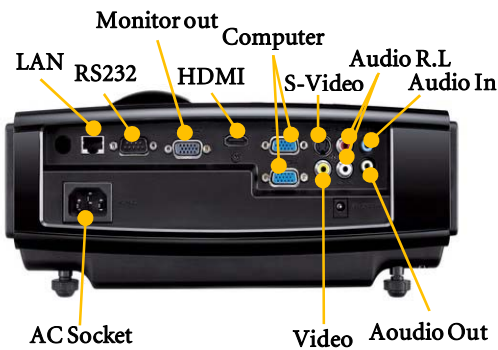

Projection System	DLP® technology by Texas Instruments®	
Native Resolution	XGA (1024 x 768)	
Brightness	3500 ANSI lumens	
Contrast Ratio	2400:1 (Full on/Full off)	
Keystone	Auto Keystone; Manual Vertical + -30 Degree	
Aspect Ratio	4:3 Native, 16:9 Selectable	
Color	Full 16.7 million color palette	
Lens	F=2.6, f=6.9 mm	
Zoom Ratio	Fixed	
Image Size (Diagonal)	61" to 300"	
Throw Ratio	0.61:1 (81"@1M)	
Lamp	280W, 2000/3000 hours (Normal/Economic mode)	
Computer Compatibility	VGA(640 x 480) to UXGA(1600x1200)	
HDTV Compatibility	480i, 480p, 576i, 576p, 720p, 1080p	
Video Compatibility	NTSC, PAL, SECAM	
Horizontal Frequency	31-93 kHz	
Vertical Scan Rate	48-86 Hz	
Input Terminals	PC	Analog RGB: D-sub 15 pin x 2(shared with Component) HDMI V1.3 x 1
	A/V	S-Video: Mini Din 4 pin x 1 Composite Video: RCA x 1
	Audio	Stereo Mini Jack x 1 Audio L/R : RCA x 2
Output Terminals	PC	D-sub 15 pin x 1 Variable Audio Out : Stereo Mini Jack x 1 12V Trigger
	Audio	5W x 2
Control Terminal	Serial Connector : RS232 9 pin x 1 RJ45 x 1	
Dimensions(W x H x D)	11.4 x 3.7 x 10.9 inch (290 x 94 x 278.6 mm) with Lens	
Weight	7.7 lbs (3.5 kg)	
Power Supply	90 to 264 VAC, 50/60 Hz	
Power Consumption	390W, Standby < 1W	
Audible Noise	34/29 dB (Normal/Economic mode)	
On-Screen Display	Bulgarian/ Croatian/ Czech/ Danish/ Dutch/ English/ Finnish/ French/	
Picture Modes	Dynamic Mode	Presentation Mode
	sRGB Mode	Cinema Mode
Functions	User 1 Mode	User 2 Mode
	BrilliantColor™	Freeze
Accessories (Standard)	VIDI™	Blank
	3D Color Management	Panel Key Lock
	Crestron LAN Control	Auto Off
	Auto Keystone	Security Password
	Closed Captioning	HDTV Compatible
	Digital Zoom (x2)	High Altitude Mode
	Variable Audio Out	"Q?" Hot Key for FAQ
	Quick Cooling	3D Ready
	Quick Auto Search	
	Quick Start Guide	VGA Cable
	Manual CD	Power Cord
	Accessories (Optional)	Presentation Plus
RS232 Cable		Soft Carry Case