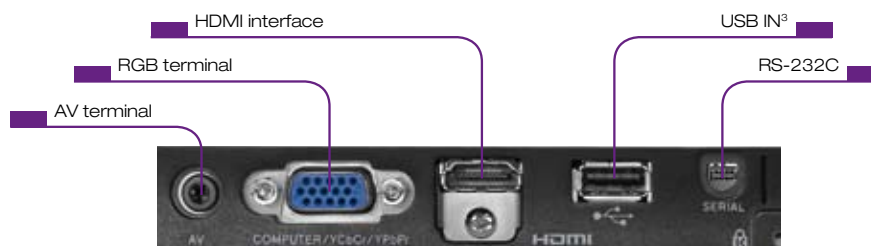

Models	ANSI lumens	Resolution	USB/WLAN
XJ-A141	2,500	XGA (4:3)	–
XJ-A146	2,500	XGA (4:3)	USB/WLAN
XJ-A241	2,500	WXGA (16:10)	–
XJ-A246	2,500	WXGA (16:10)	USB/WLAN
XJ-A251	3,000	WXGA (16:10)	–
XJ-A256	3,000	WXGA (16:10)	USB/WLAN

The DLP® logo is a registered trademark of Texas Instruments.

High-Definition Multimedia Interface is a trademark or registered trademark of HDMI Licensing, LLC.

¹ Mobi Show is a registered trademark of AWIND Inc. in Taiwan and/or other countries.

² Projector restarts once a day. Special warranty when used permanently.

³ USB models only.

⁴ Functionality can only be guaranteed for products specifically designated by CASIO.

Visit the CASIO website for more details about the USB flash drives supported by this device.

⁵ Further informations at www.casio-projectors.eu

⁶ Whichever occurs first.