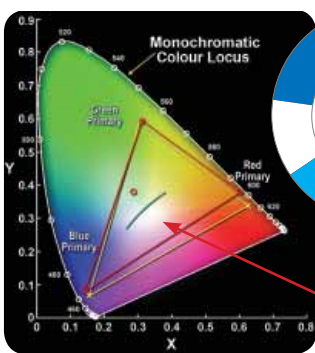

**Stylish Design**

**Outstanding Features**

**Exceptional Vibrant Images**

Compromises no longer have to be made when you have the ultra sleek and stylish EP761, packed with outstanding features and connections for installations and mobile applications. With brightness at 3200 lumens, native XGA resolution in a light 2.9kg compact design the EP761 delivers presentations and video graphics with even more realistic and vibrant colours thanks to the six-segment colour wheel and Texas Instruments TrueVivid™ technology.

True vivid and deep saturated colours with Optoma six segment colour wheel maximises colour accuracy

Bright, Vivid Colours with 6 segment colour wheel